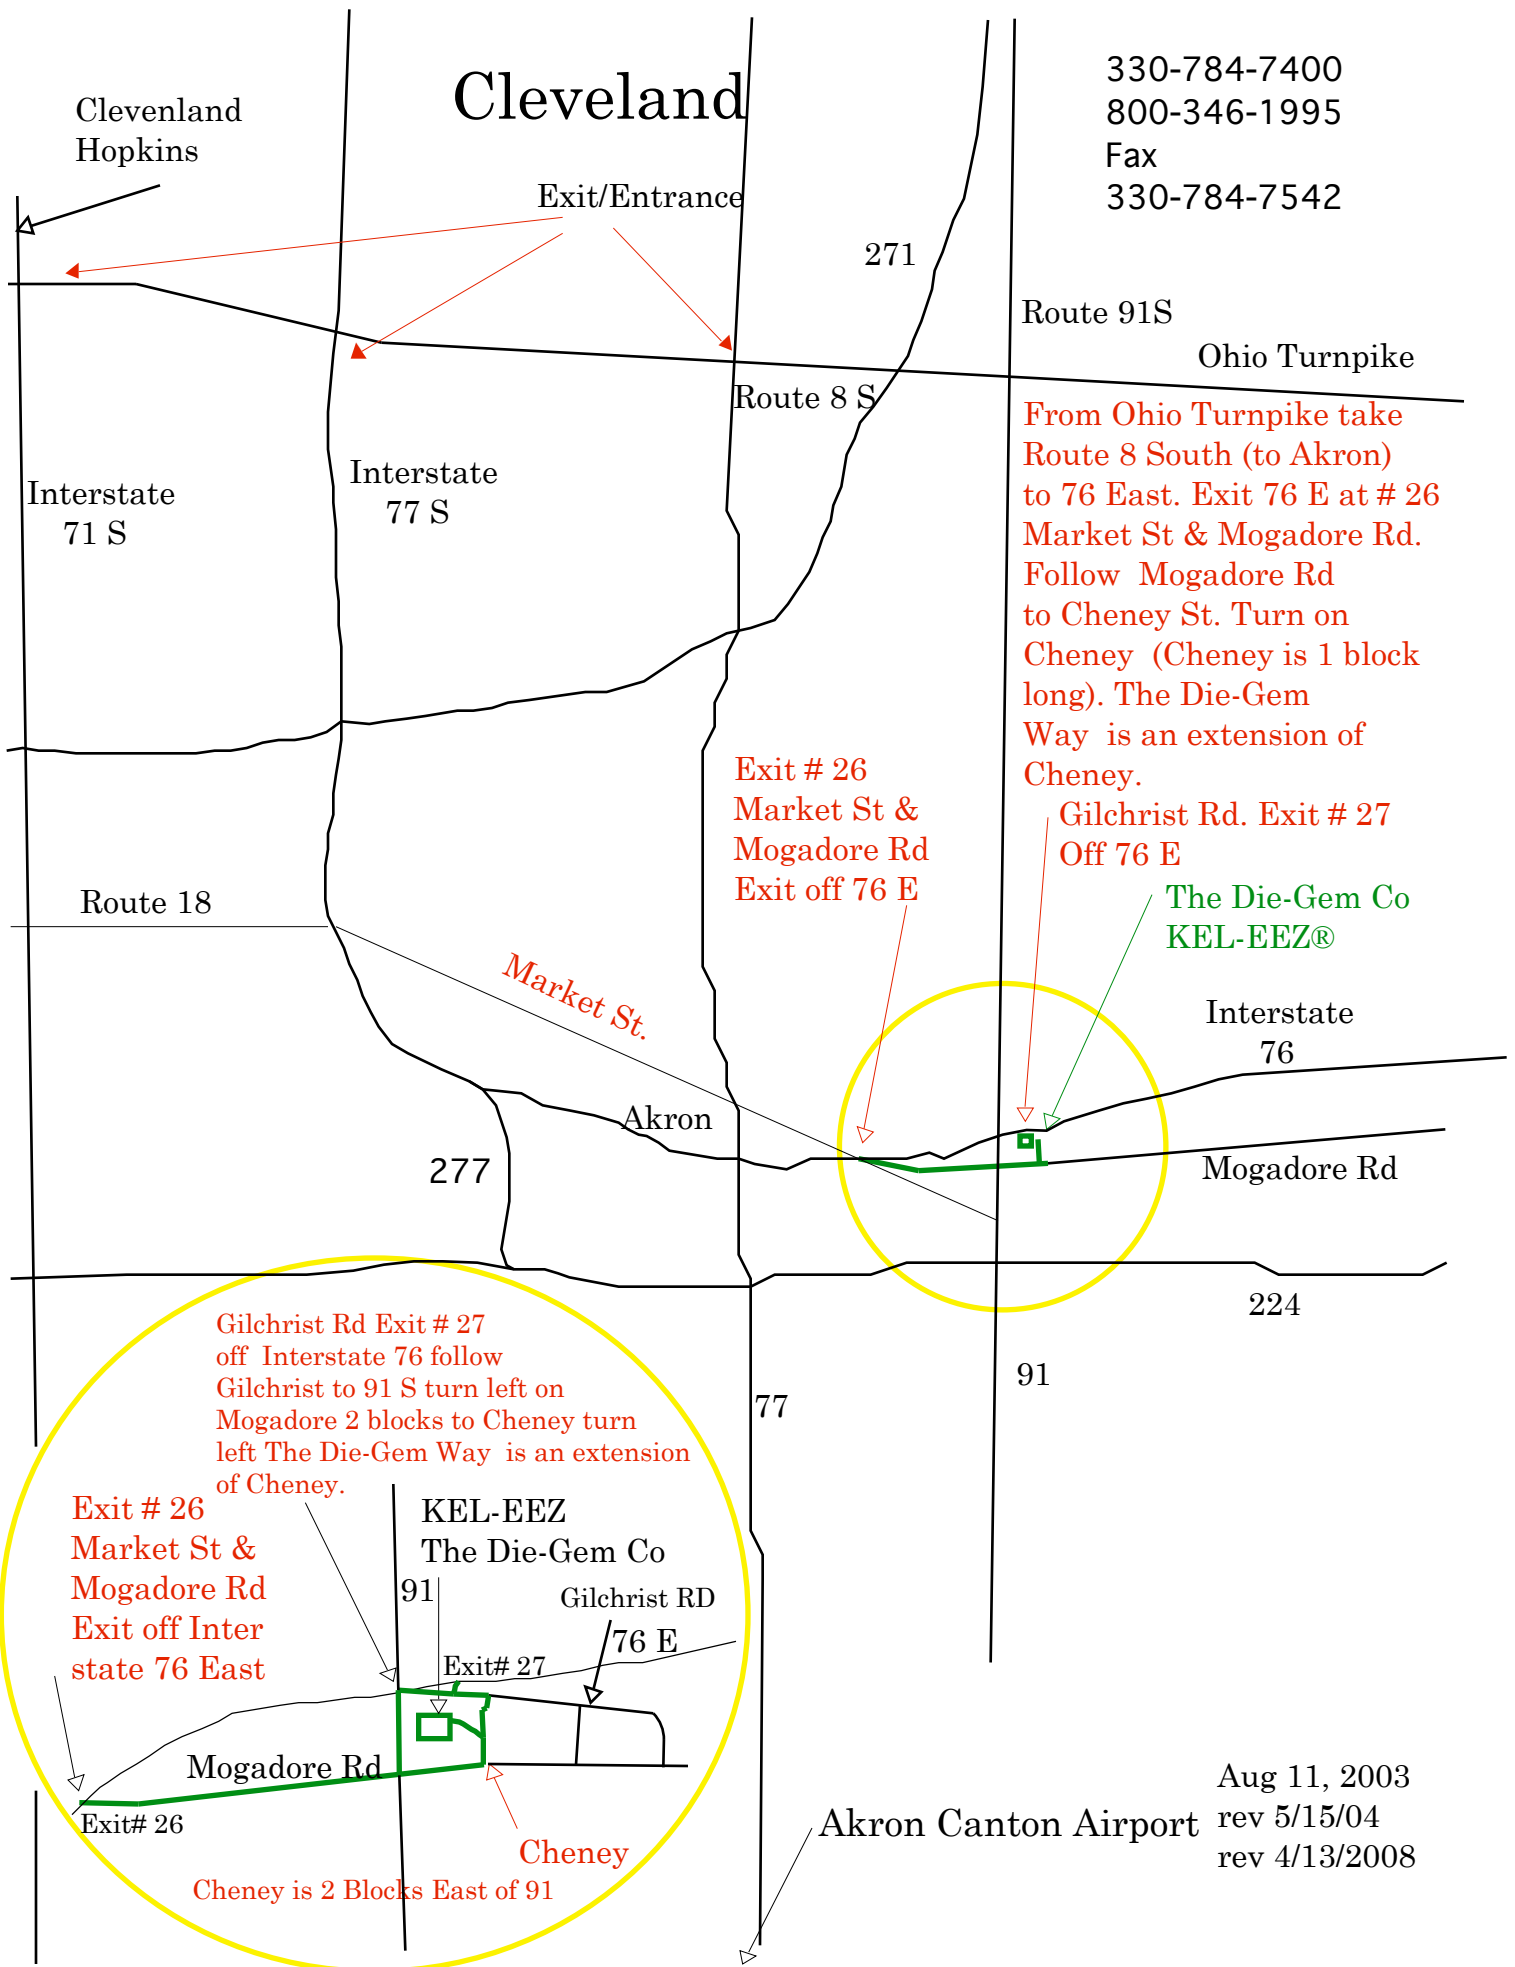

Cleveland

330-784-7400
800-346-1995
Fax
330-784-7542

From Ohio Turnpike take Route 8 South (to Akron) to 76 East. Exit 76 E at # 26 Market St & Mogadore Rd. Follow Mogadore Rd to Cheney St. Turn on Cheney (Cheney is 1 block long). The Die-Gem Way is an extension of Cheney.

Gilchrist Rd. Exit # 27 Off 76 E

The Die-Gem Co
KEL-EEZ®

Gilchrist Rd Exit # 27 off Interstate 76 follow Gilchrist to 91 S turn left on Mogadore 2 blocks to Cheney turn left The Die-Gem Way is an extension of Cheney.

Exit # 26 Market St & Mogadore Rd Exit off Interstate 76 East

Mogadore Rd

Exit# 26

Cheney

Cheney is 2 Blocks East of 91

Akron Canton Airport

Aug 11, 2003
rev 5/15/04
rev 4/13/2008